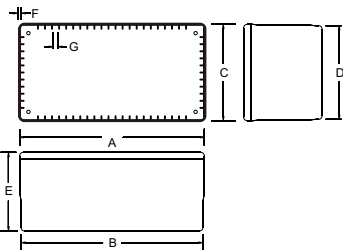

Universal Project & Potting Box

Universal Project Box (PX Series)

PX-Series

MODEL	DIMENSION(mm)							WEIGHT (g)
	A	B	C	D	E	F	G	
PX-1	104.8	103	54.5	53	44.5	2.4	2	78
PX-2	129.5	128.7	64.4	63.5	44.5	2.4	2	105
PX-3	150	147.8	90	88	54.9	2.6	2	169
PX-4	185	182	115.2	112.2	64.6	2.6	2	259
GRAY	ABS PLASTIC		SCREWS SUPPLIED					

Potting Case (AX Series)

AX-Series

MODEL	DIMENSION(mm)						WEIGHT (g)
	A	B	C	D	E	F	
AX-1	30.1	30	20.1	20	15.3	1.1	2
AX-2	40	39.8	40	39.8	20.2	1.1	5
AX-3	50.5	49.9	50.5	49.9	30.4	1.4	11
AX-4	75.8	74.8	50.8	49.7	35.7	1.4	15.5
AX-5	100.2	100	60.2	59.8	25.6	1.3	18
BLACK	ABS PLASTIC		WITHOUT COVER				

Project Box (BX Series)

BX-Series

MODEL	DIMENSION(mm)							WEIGHT (g)
	A	B	C	D	E	F	G	
BX-1	76.2	74	50.8	48.5	26.8	1.6	none	26
BX-2	111.6	110	57.7	56.1	22	1.5	none	43
BX-3	100.8	99.3	76.5	75.1	40.8	1.6	2	61
BX-4	150	146.8	100	97	59.2	1.7	2	115
BLACK	ABS PLASTIC		SCREWS SUPPLIED					