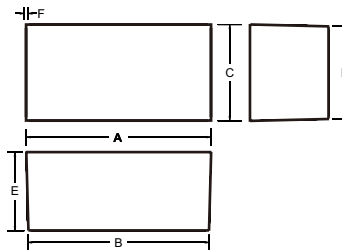

Universal Project & Potting Box

Universal Project Box (PX Series)

PX-Series

MODEL	DIMENSION(mm)							WEIGHT (g)
	A	B	C	D	E	F	G	
PX-1	104.8	103	54.5	53	44.5	2.4	2	78
PX-2	129.5	128.7	64.4	63.5	44.5	2.4	2	105
PX-3	150	147.8	90	88	54.9	2.6	2	169
PX-4	185	182	115.2	112.2	64.6	2.6	2	259
GRAY	ABS PLASTIC		SCREWS SUPPLIED					

Potting Case (AX Series)

AX-Series

MODEL	DIMENSION(mm)						WEIGHT (g)
	A	B	C	D	E	F	
AX-1	30.1	30	20.1	20	15.3	1.1	2
AX-2	40	39.8	40	39.8	20.2	1.1	5
AX-3	50.5	49.9	50.5	49.9	30.4	1.4	11
AX-4	75.8	74.8	50.8	49.7	35.7	1.4	15.5
AX-5	100.2	100	60.2	59.8	25.6	1.3	18
BLACK	ABS PLASTIC		WITHOUT COVER				

Project Box (BX Series)

BX-Series

MODEL	DIMENSION(mm)							WEIGHT (g)
	A	B	C	D	E	F	G	
BX-1	76.2	74	50.8	48.5	26.8	1.6	none	26
BX-2	111.6	110	57.7	56.1	22	1.5	none	43
BX-3	100.8	99.3	76.5	75.1	40.8	1.6	2	61
BX-4	150	146.8	100	97	59.2	1.7	2	115
BLACK	ABS PLASTIC		SCREWS SUPPLIED					