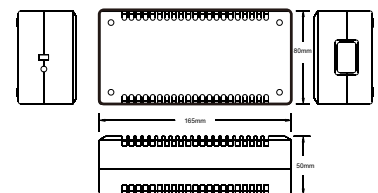

Potting Case (AX Series)

AX-Series

MODEL	DIMENSION(mm)						WEIGHT (g)
	A	B	C	D	E	F	
AX-1	30.1	30	20.1	20	15.3	1.1	2
AX-2	40	39.8	40	39.8	20.2	1.1	5
AX-3	50.5	49.9	50.5	49.9	30.4	1.4	11
AX-4	75.8	74.8	50.8	49.7	35.7	1.4	15.5
AX-5	100.2	100	60.2	59.8	25.6	1.3	18
BLACK	ABS PLASTIC		WITHOUT COVER				

Project Box (BX Series)

BX-Series

MODEL	DIMENSION(mm)							WEIGHT (g)
	A	B	C	D	E	F	G	
BX-1	76.2	74	50.8	48.5	26.8	1.6	none	26
BX-2	111.6	110	57.7	56.1	22	1.5	none	43
BX-3	100.8	99.3	76.5	75.1	40.8	1.6	2	61
BX-4	150	146.8	100	97	59.2	1.7	2	115
BLACK	ABS PLASTIC		SCREWS SUPPLIED					

Circuit Box (CB-01)

1. ABS plastic
2. Ivory color
3. Screws supplied

Project Case (DX-01)

1. ABS plastic
2. Ivory color
3. Screws supplied

Project Case (EX-01)

1. ABS plastic
2. Ivory color
3. Screws supplied