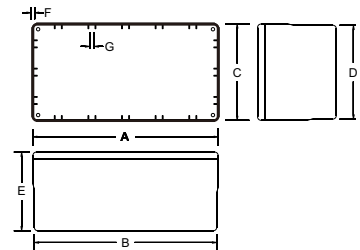

Universal Project & Potting Box

Universal Project Box (PX Series)

PX-Series

MODEL	DIMENSION(mm)							WEIGHT (g)
	A	B	C	D	E	F	G	
PX-1	104.8	103	54.5	53	44.5	2.4	2	78
PX-2	129.5	128.7	64.4	63.5	44.5	2.4	2	105
PX-3	150	147.8	90	88	54.9	2.6	2	169
PX-4	185	182	115.2	112.2	64.6	2.6	2	259
GRAY	ABS PLASTIC		SCREWS SUPPLIED					

Potting Case (AX Series)

AX-Series

MODEL	DIMENSION(mm)						WEIGHT (g)
	A	B	C	D	E	F	
AX-1	30.1	30	20.1	20	15.3	1.1	2
AX-2	40	39.8	40	39.8	20.2	1.1	5
AX-3	50.5	49.9	50.5	49.9	30.4	1.4	11
AX-4	75.8	74.8	50.8	49.7	35.7	1.4	15.5
AX-5	100.2	100	60.2	59.8	25.6	1.3	18
BLACK	ABS PLASTIC		WITHOUT COVER				

Project Box (BX Series)

BX-Series

MODEL	DIMENSION(mm)							WEIGHT (g)
	A	B	C	D	E	F	G	
BX-1	76.2	74	50.8	48.5	26.8	1.6	none	26
BX-2	111.6	110	57.7	56.1	22	1.5	none	43
BX-3	100.8	99.3	76.5	75.1	40.8	1.6	2	61
BX-4	150	146.8	100	97	59.2	1.7	2	115
BLACK	ABS PLASTIC		SCREWS SUPPLIED					