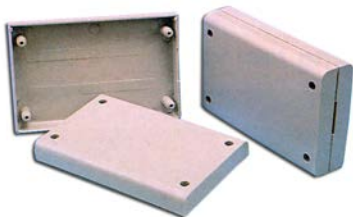

Potting Case (AX Series)

AX-Series

MODEL	DIMENSION(mm)						WEIGHT (g)
	A	B	C	D	E	F	
AX-1	30.1	30	20.1	20	15.3	1.1	2
AX-2	40	39.8	40	39.8	20.2	1.1	5
AX-3	50.5	49.9	50.5	49.9	30.4	1.4	11
AX-4	75.8	74.8	50.8	49.7	35.7	1.4	15.5
AX-5	100.2	100	60.2	59.8	25.6	1.3	18
BLACK	ABS PLASTIC		WITHOUT COVER				

Project Box (BX Series)

BX-Series

MODEL	DIMENSION(mm)							WEIGHT (g)
	A	B	C	D	E	F	G	
BX-1	76.2	74	50.8	48.5	26.8	1.6	none	26
BX-2	111.6	110	57.7	56.1	22	1.5	none	43
BX-3	100.8	99.3	76.5	75.1	40.8	1.6	2	61
BX-4	150	146.8	100	97	59.2	1.7	2	115
BLACK	ABS PLASTIC		SCREWS SUPPLIED					