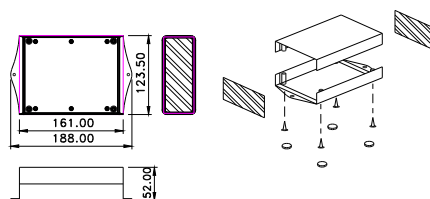

1. ABS plastic
2. Ivory color
3. Screws supplied