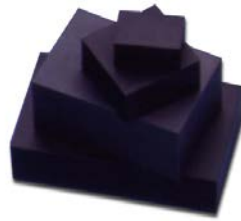

Universal Project & Potting Box

Universal Project Box (PX Series)

PX-Series

MODEL	DIMENSION(mm)							WEIGHT (g)
	A	B	C	D	E	F	G	
PX-1	104.8	103	54.5	53	44.5	2.4	2	78
PX-2	129.5	128.7	64.4	63.5	44.5	2.4	2	105
PX-3	150	147.8	90	88	54.9	2.6	2	169
PX-4	185	182	115.2	112.2	64.6	2.6	2	259
GRAY	ABS PLASTIC		SCREWS SUPPLIED					

Potting Case (AX Series)

AX-Series

MODEL	DIMENSION(mm)						WEIGHT (g)
	A	B	C	D	E	F	
AX-1	30.1	30	20.1	20	15.3	1.1	2
AX-2	40	39.8	40	39.8	20.2	1.1	5
AX-3	50.5	49.9	50.5	49.9	30.4	1.4	11
AX-4	75.8	74.8	50.8	49.7	35.7	1.4	15.5
AX-5	100.2	100	60.2	59.8	25.6	1.3	18
BLACK	ABS PLASTIC		WITHOUT COVER				