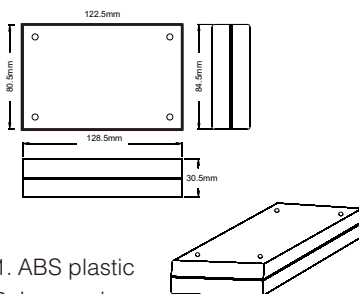

1. ABS plastic
2. Ivory color
3. Screws supplied